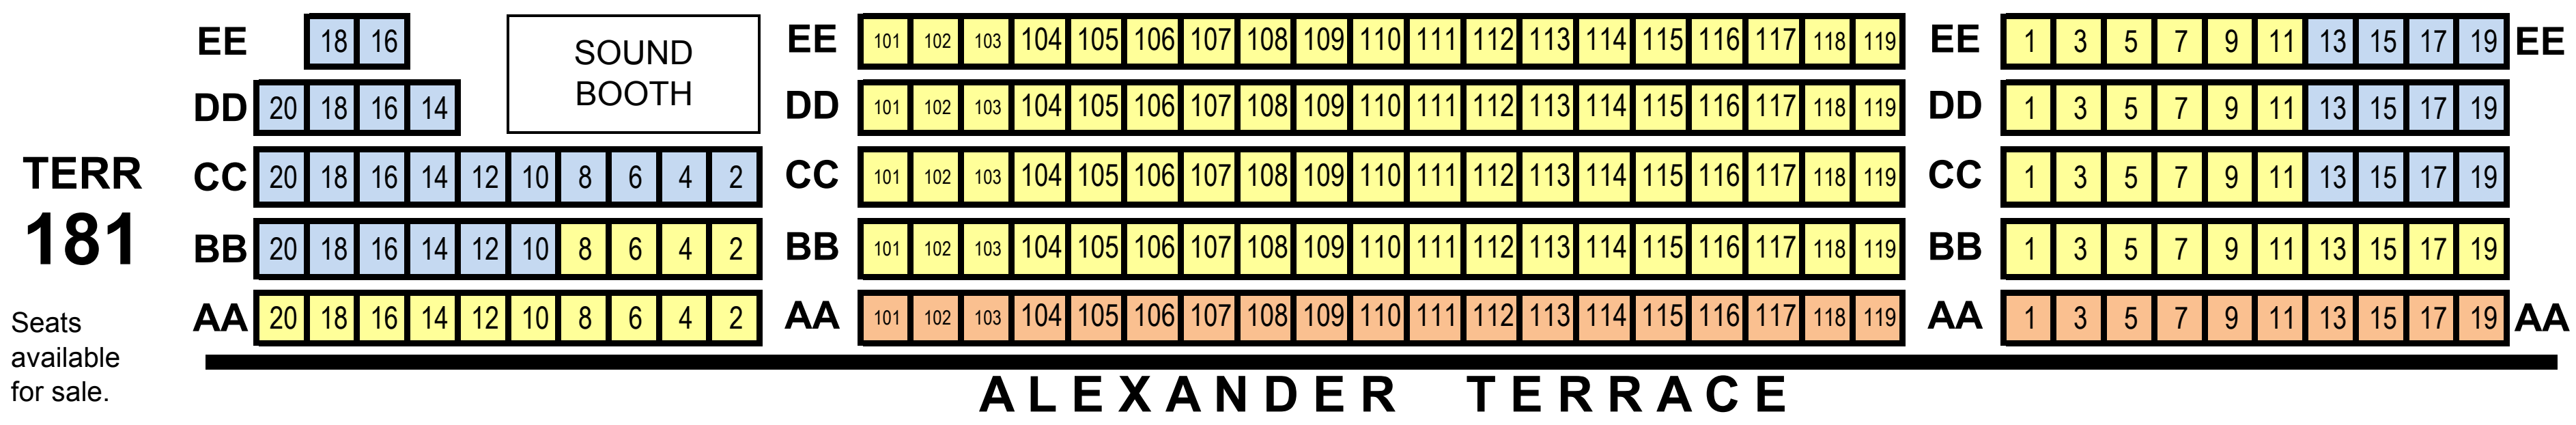

Alex Theatre

216 North Brand Boulevard
Glendale, California 91203

SEATING MAP

ALEXANDER TERRACE
(Alexander Terrace overhangs Orchestra section at Row K — Balcony continues behind Terrace)

TOTAL SEATS
AVAILABLE FOR SALE
1,413
16 Wheelchair
28 Partially Obstructed View