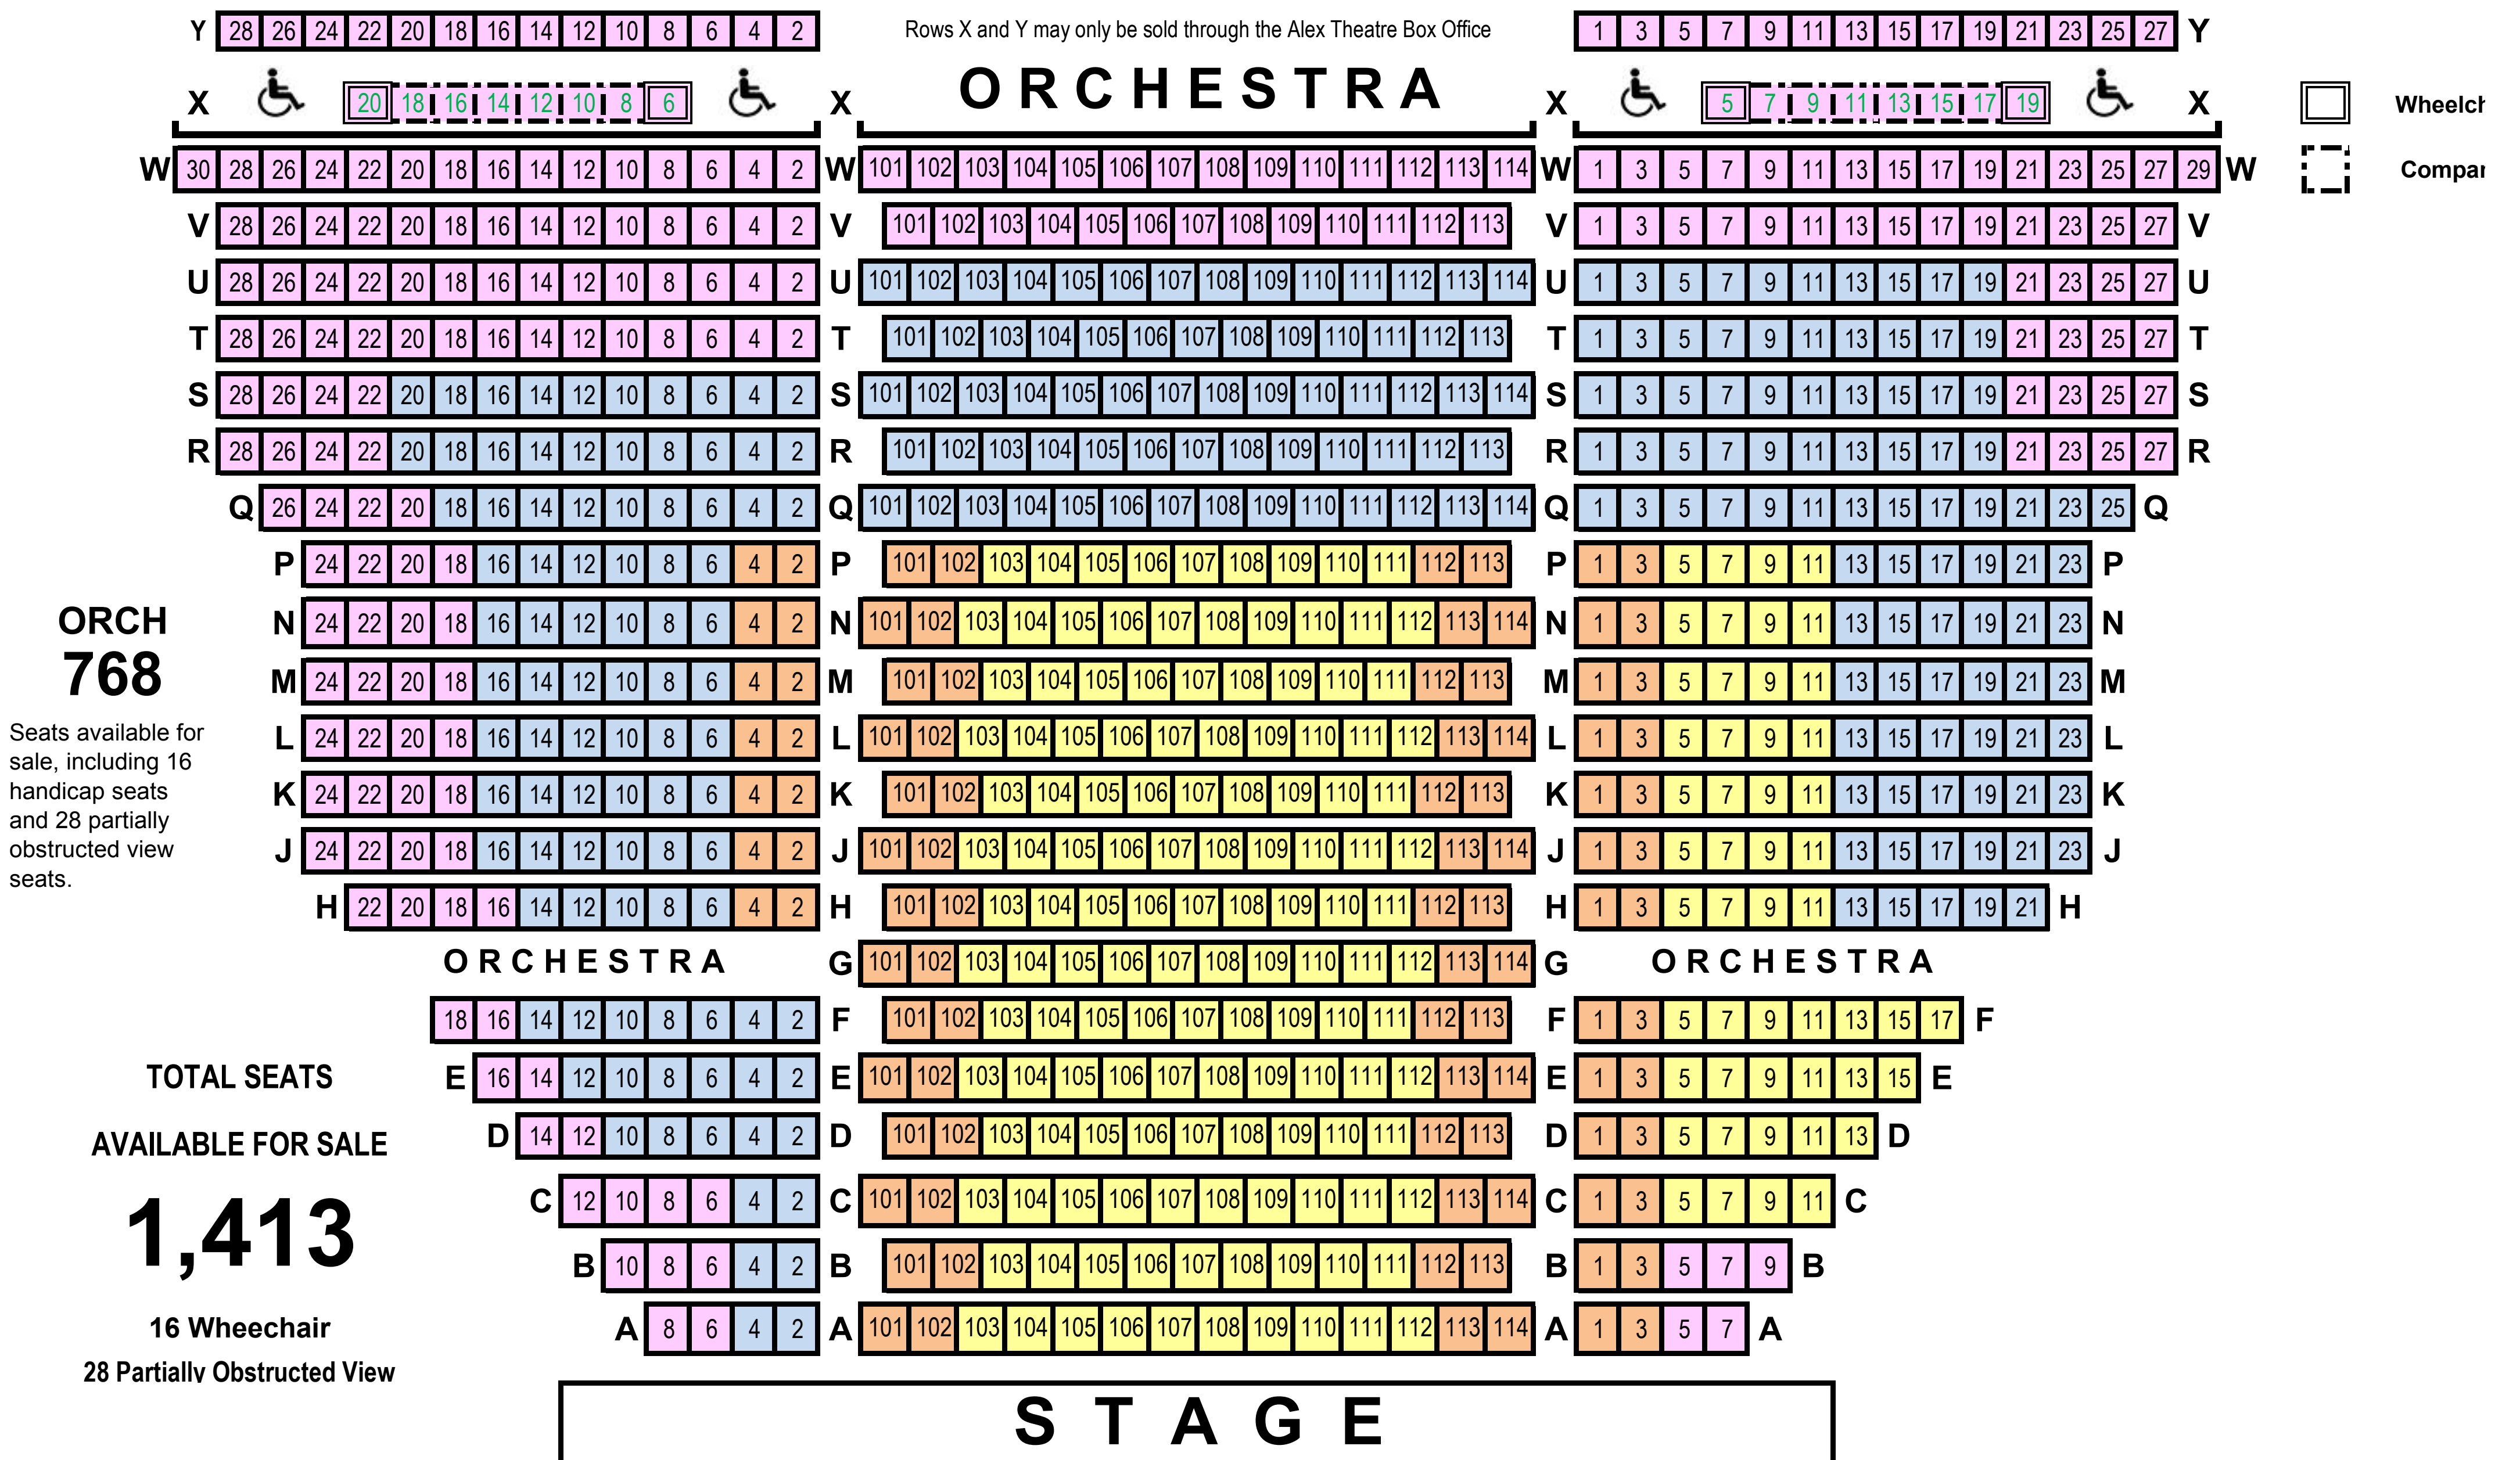

Alex Theatre

216 North Brand Boulevard
Glendale, California 91203

SEATING MAP

ALEXANDER TERRACE
(Alexander Terrace overhangs Orchestra section at Row K — Balcony continues behind Terrace)

TOTAL SEATS
AVAILABLE FOR SALE
1,413
16 Wheelchair
28 Partially Obstructed View